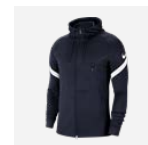

CW5865-451
Obsidian / White
/ (White)